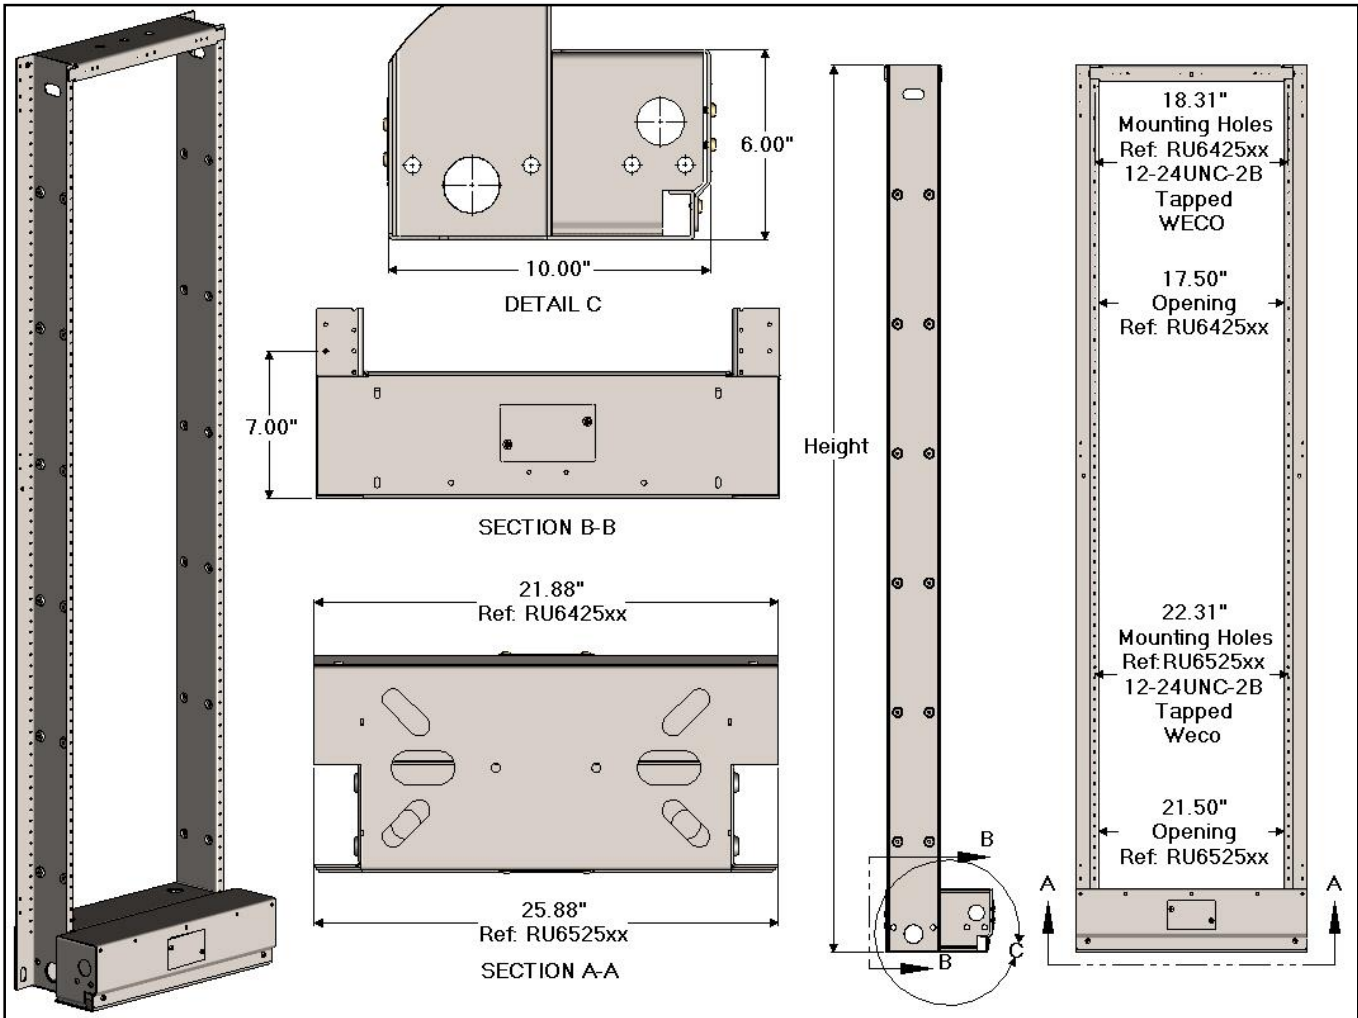

**RU6 Series - Guard Box Narrow Flange - 1.00" Mounting Spacing - WECO**

**RU6 Series - Guard Box Narrow Flange - 1.00" Mounting Spacing - WECO**

CSF P/N#	Width	Height	Description
RU6425xx	19.00"	7'-0"	Guard Box Narrow Flange [Open Duct] Double Sided - #12-24 Mounting Holes - 1.00" Spaced WECO
RU6525xx	23.00"	7'-0"	Guard Box Narrow Flange [Open Duct] Double Sided - #12-24 Mounting Holes - 1.00" Spaced WECO

**Notes:**

- Finishes: See finish codes
- Other sizes and finishes available upon request.
- 9'-0" and 11'-6" heights may be achieved by using bay extenders. Welded bays taller than 7'-0" are by special order.
- Kit includes Bay Connecting Hardware.
- Order Floor Anchoring and Top Support Hardware separately.